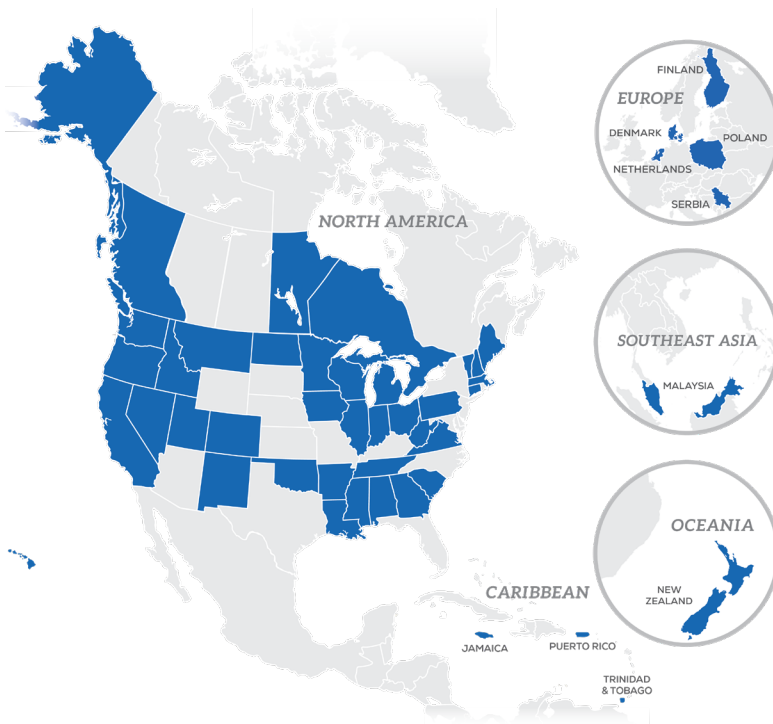

Customer banking tracking and routing number validation

Support for ACH, digital wallets, and more

Industry standard programs, including Modernized e-File and Streamlined Sales Tax

A PROVEN PLATFORM

GenTax is powered by FastCore—the only platform built exclusively for government. From tax and revenue to child support, FastCore has delivered proven results for agencies and communities big and small. Our FastCore platform grows through continuous enhancements shaped by our collaborative user community and years of experience.